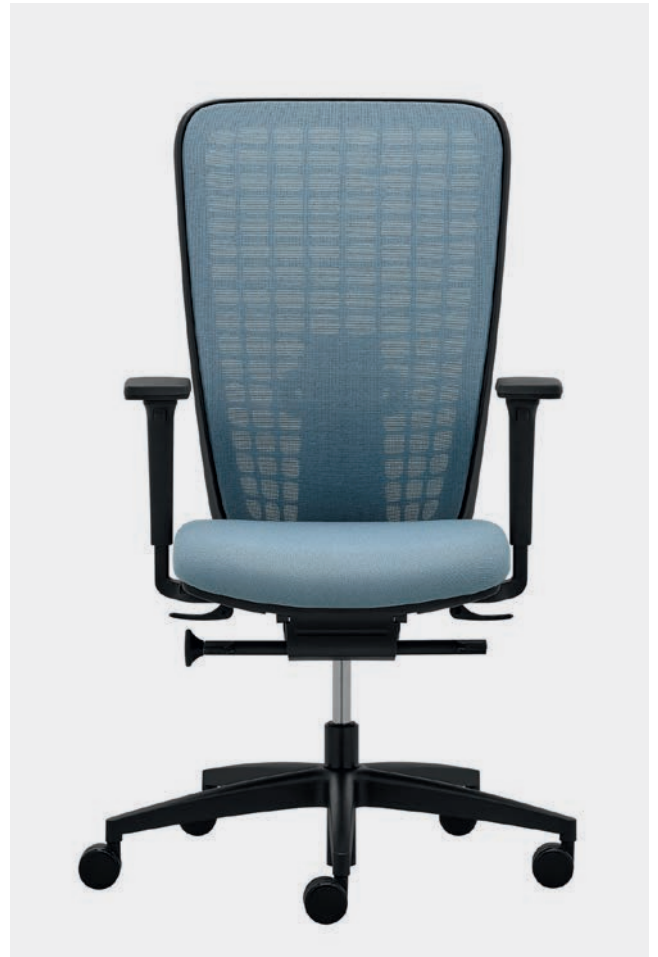

Space

Design: Robin Platt (UK)

BIFMA

SP 1523
SEF

Grid

3D knit

¹ Type Ax (norm EN 1335) - office work chair with the largest range of adjustments
² Type A (norm EN 1335) - office work chair with a large range of adjustments