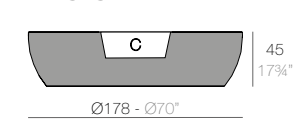

VASES

Vases Isla. Grosor Acolchado Isla: 4 cm.
Vases Island. Thick Cushion: 4 cm / 1 ½"

	Gal L	C (d x h) in C (a x h) cm	Basic	Self-watering Autorriego	Lacquered Lacado	White Led Cab. Led Blanco Cab.	RGBW Led Cab. Led RGBW Cab.	RGBW Led Batt. Led RGBW Bat.	RGBW Led DMX Cab. Led RGBW DMX Cab.	RGBW Led DMX Batt. Led RGBW DMX Bat.	Cushion Acolchado
Island Isla	2'71/4" 103	Ø27¼"x15¼" Ø69 x 39	47178A	47178R	47178F	47178W	47178L	47178Y	47178D	47178DY	47178CO