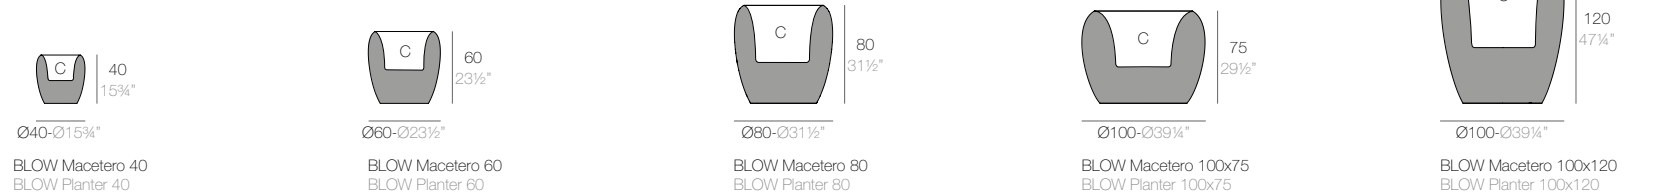

BLOW

	Gal L	C= (d x d' x h in C= (d x d') x h cm	Basic Basic	Self-watering Autoriego	Lacquered Lacado	White Led Cab. Led Blanco Cab.	RGBW Led Cab. Led RGBW Cab.	RGBW Led Batt. Led RGBW Bat.	RGBW Led DMX Cab. Led RGBW DMX Cab.	RGBW Led DMX Batt. Led RGBW DMX Bat.
Planter Ø40 - Macetero Ø40	2¼ - 10	Ø12½" x 8¼" - Ø32 x 21	55017A	55017R	55017F	55017W	55017L	55017Y	55017D	55017DY
Planter Ø60 - Macetero Ø60	7¼ - 28	Ø19" x 12½" - Ø48 x 32	55018A	55018R	55018F	55018W	55018L	55018Y	55018D	55018DY
Planter Ø80 - Macetero Ø80	18 - 68	Ø25¼" x 18" - Ø64 x 46	55019A	55019R	55019F	55019W	55019L	55019Y	55019D	55019DY
Planter Ø100x75 - Macetero Ø100x75	35½ - 135	Ø31½" x 18" - Ø80 x 46	55020A	55020R	55020F	55020W	55020L	55020Y	55020D	55020DY
Planter Ø100x120 - Macetero Ø100x120	28¾ - 104	Ø30¾" x 21¾" - Ø78 x 55	55021A	55021R	55021F	55021W	55021L	55021Y	55021D	55021DY