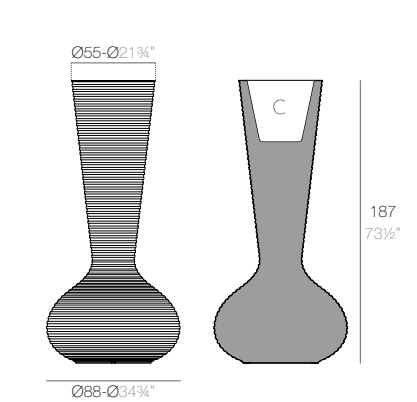

BLOOM

BLOOM Maceta

	Gal L	C=Ø x h in C=Ø x h cm	Basic Basic	Self-watering Autoriego	Lacquered Lacado	White Led Cab. Led Blanco Cab.	RGBW Led Cab. Led RGBW Cab.	RGBW Led Batt. Led RGBW Bat.	RGBW Led DMX Cab. Led RGBW DMX Cab.	RGBW Led DMX Batt. Led RGBW DMX Bat.
Planter Maceta	2¾ - 10	Ø17¾" x 15¾" - Ø44 x 40	56019A	56019R	56019F	56019W	56019L	56019Y	56019D	56019DY