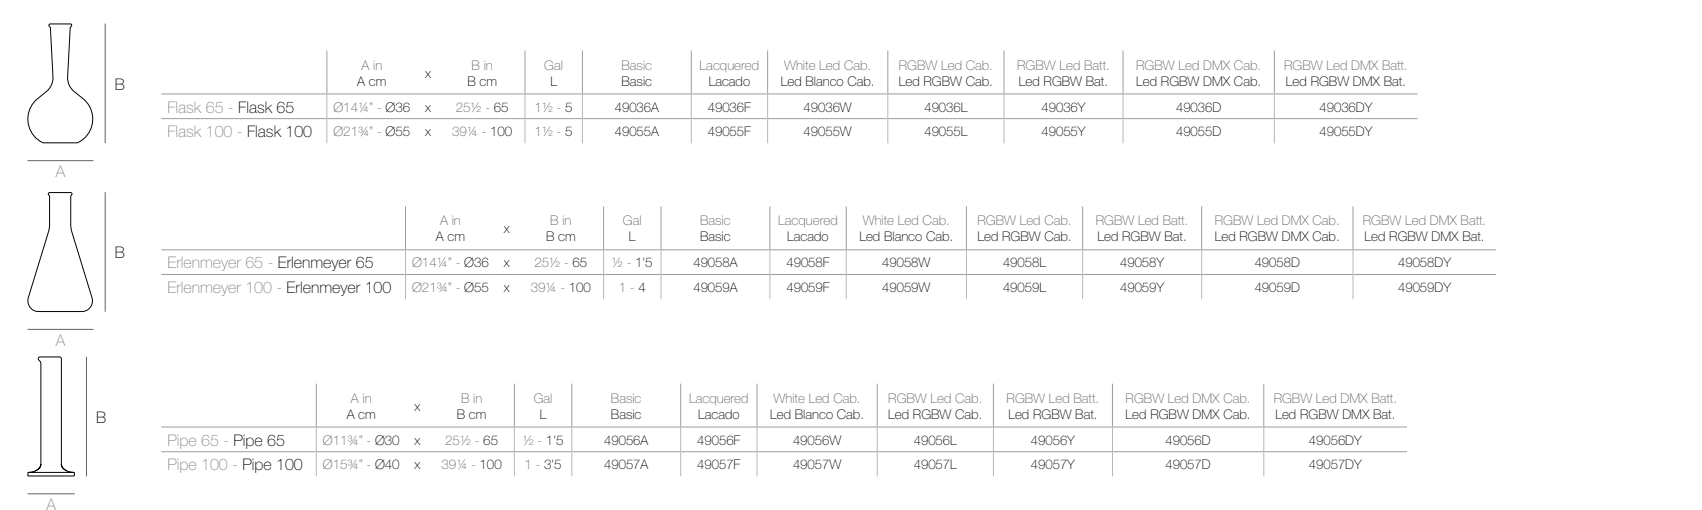

CHEMISTUBES

	A in A cm	x	B in B cm	Gal L	Basic Basic	Lacquered Lacado	White Led Cab. Led Blanco Cab.	RGBW Led Cab. Led RGBW Cab.	RGBW Led Batt. Led RGBW Bat.	RGBW Led DMX Cab. Led RGBW DMX Cab.	RGBW Led DMX Batt. Led RGBW DMX Bat.
Flask 65 - Flask 65	Ø14¼" - Ø36	x	25½ - 65	1½ - 5	49036A	49036F	49036W	49036L	49036Y	49036D	49036DY
Flask 100 - Flask 100	Ø21¼" - Ø65	x	39¼ - 100	1½ - 5	49055A	49055F	49055W	49055L	49055Y	49055D	49055DY
Erlenmeyer 65 - Erlenmeyer 65	Ø14¼" - Ø36	x	25½ - 65	½ - 15	49058A	49058F	49058W	49058L	49058Y	49058D	49058DY
Erlenmeyer 100 - Erlenmeyer 100	Ø21¼" - Ø65	x	39¼ - 100	1 - 4	49059A	49059F	49059W	49059L	49059Y	49059D	49059DY
Pipe 65 - Pipe 65	Ø11¼" - Ø30	x	25½ - 65	½ - 15	49056A	49056F	49056W	49056L	49056Y	49056D	49056DY
Pipe 100 - Pipe 100	Ø15¼" - Ø40	x	39¼ - 100	1 - 35	49057A	49057F	49057W	49057L	49057Y	49057D	49057DY