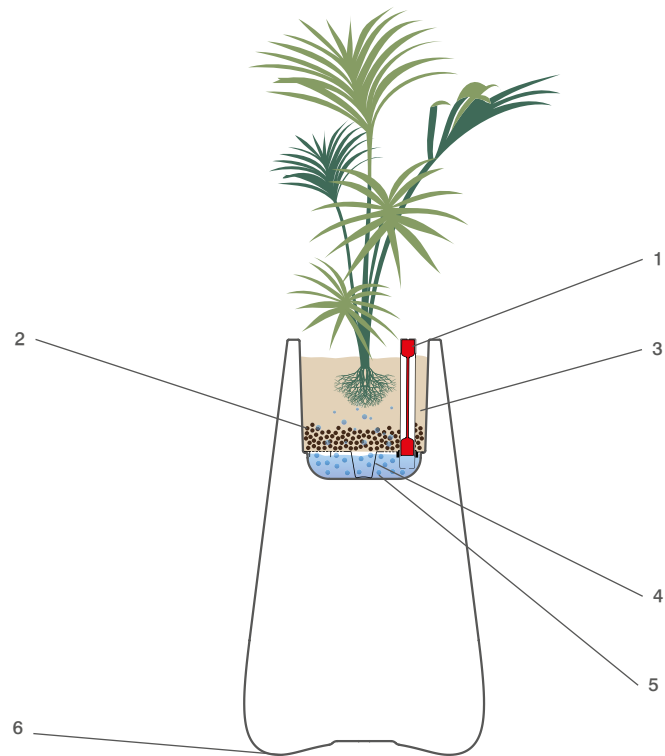

HANDLING AND CARE

VONDOM covers are impregnated to resist water, oil and dirt, functioning to protect the furniture. They are not recommended as a permanent cover for cushions, as moisture may collect and lead to the formation of mold stains. Furniture and cushions should be thoroughly dry before using the covers. Please note that the covers are especially tailored to your furniture item and precise placement is required. In order to increase the circulation of air and avoid the formation of condensation, the covers are not made to floor length. Never pack or fold covers that have become wet; instead, let them dry in a well-ventilated place. Use a soft cloth and warm water to clean the covers, using a gentle upholstery cleaner if necessary. Rinse with clear water. Solvents are not suitable for cleaning the covers as these are aggressive to the surface and may cause damage and discoloration.

INSTRUCCIONS_ Product Description

- 1.- Water tank level indicator, verifiable at any time.
- 2.- Expanded clay works as drainage. This will prevent stagnation, control water flow & assure root aeration.
- 3.- Vegetal soil.
- 4.- Self-watering base where the plant absorbs the water.
- 5.- Water tank.
- 6.- Option of wheels o feet.