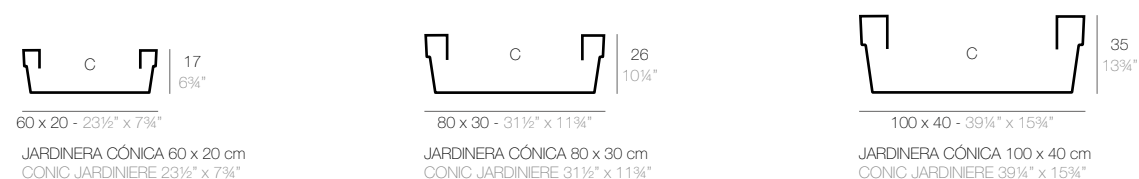

Gal L	C= (d x d') x h in C= (d x d') x h cm	Simple Simple	Simple Lacquered Lacado Simple
Jardiniera 23 1/2" x 7 3/4" x 6 3/4" - Jardinera 60 x 20 x 17 cm	4 1/4 - 16	(22" x 6 1/4") x 6 3/4" - (56 x 16) x 17	41720	41720F
Jardiniera 31 1/2" x 11 3/4" x 10 1/4" - Jardinera 80 x 30 x 26 cm	13 - 50	(29 1/2" x 9 1/2") x 10 1/4" - (75 x 24) x 26	41730	41730F
Jardiniera 39 1/4" x 15 3/4" x 13 3/4" - Jardinera 100 x 40 x 35 cm	29 - 100	(36 1/2" x 12 1/4") x 13 3/4" - (93 x 32) x 35	41740	41740F