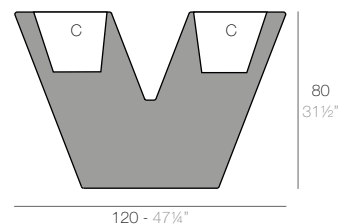

UVE

UVE 120 x 40 x 80 cm
UVE 47 1/4" x 15 3/4" x 31 1/2"

	Gal L	C= (d x d') x h in C= (d x d') x h cm	Basic Basic	Self-watering Autorniego	Lacquered Lacado	White Led Cab. Led Blanco Cab.	RGBW Led Cab. Led RGBW Cab.	RGBW Led Batt. Led RGBW Bat.	RGBW Led DMX Cab. Led RGBW DMX Cab.	RGBW Led DMX Batt. Led RGBW DMX Bat.
Uve 47 1/4" x 31" x 15 3/4" - Uve 120 x 80 x 40 cm	5 1/2" + 5 1/2" - 20 + 20	9 1/2" x 9 1/2" x 7 3/4" - 24 x 24 x 20	43340A	43340R	43340RF	43340W	43340L	43340Y	43340D	43340DY