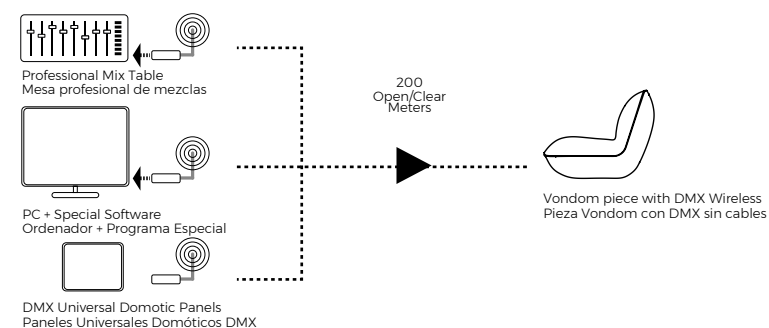

1* DMX Wireless Standard Configuration

Preset three separate Family products: POTS, LAMPS & FURNITURE.

2* DMX Wireless Customized Configuration

You can send us your customized special environment that you want to control independently and we will set it up.