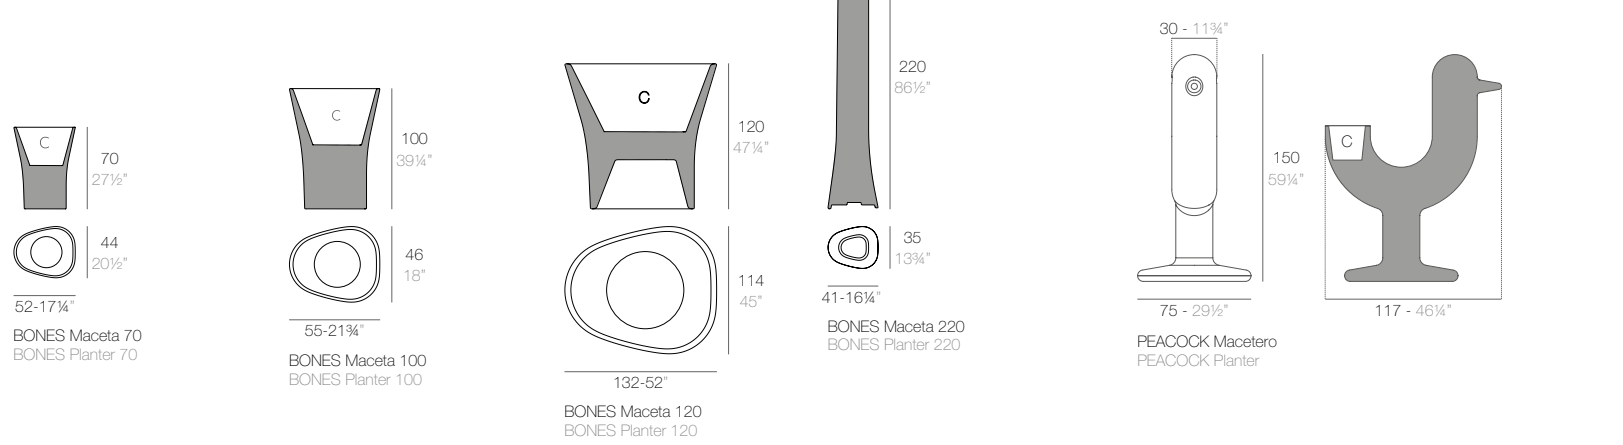

BONES

Model	Gal L	C= (d x d) x h in - C= (d x d) x h cm	Basic Basic	Self-watering Autoriego	Lacquered Lacado	White Led Cab. Led Blanco Cab.	RGBW Led Cab. Led RGBW Cab.	RGBW Led Batt. Led RGBW Bat.	RGBW Led DMX Cab. Led RGBW DMX Cab.	RGBW Led DMX Batt. Led RGBW DMX Bat.
Planter 70 - Maceta 70	7¾ - 29	(19¾" x 15") x 11" - (47 x 38) x 28	57002A	57002R	57002F	57002W	57002L	57002Y	57002D	57002DY
Planter 100 - Maceta 100	8 - 30,5	(19¾" x 15¾") x 11" - (50 x 39) x 28	57003A	57003R	57003F	57003W	57003L	57003Y	57003D	57003DY
Planter 120 - Maceta 120	119 - 452	(49½" x 41") x 24¾" - (126 x 104) x 63	57004A	57004R	57004F	57004W	57004L	57004Y	57004D	57004DY
Planter 220 - Maceta 220	1 - 4	(8¼" x 6¾") x 7¾" - (21 x 17) x 19	57001A	-	57001F	57001W	57001L	57001Y	57001D	57001DY