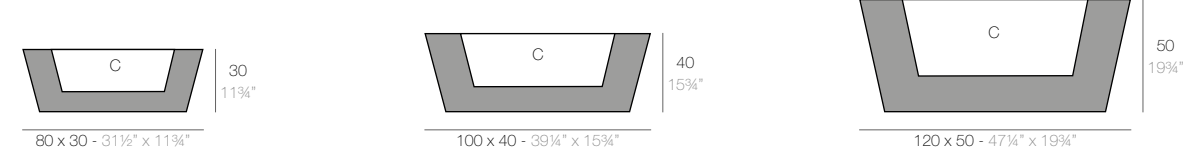

JARDINERA CÓNICA

JARDINERA CÓNICA 80 x 30 cm
CÓNIC JARDINIERE 31 1/2" x 11 3/4"
JARDINERA CÓNICA 100 x 40 cm
CÓNIC JARDINIERE 39 1/4" x 15 3/4"
JARDINERA CÓNICA 120 x 50 cm
CÓNIC JARDINIERE 47 1/4" x 19 3/4"

	Gal L	C= (d x d') x h in C= (d x d') x h cm	Basic Basic	Self-watering Autorniego	Lacquered Lacado	White Led Cab. Led Blanco Cab.	RGBW Led Cab. Led RGBW Cab.	RGBW Led Batt. Led RGBW Bat.	RGBW Led DMX Cab. Led RGBW DMX Cab.	RGBW Led DMX Batt. Led RGBW DMX Bat.
Conic Jardiniera 31 1/2" x 11 3/4" x 11 3/4" - Jardinera Cónica 80 x 30 x 30cm	6 1/2 - 25	28 3/4" x 9" x 7 3/4" - 73 x 23 x 20	43630A	43630R	43630RF	-	-	-	-	-
Conic Jardiniera 39 1/4" x 15 3/4" x 15 3/4" - Jardinera Cónica 100 x 40 x 40cm	15 1/2 - 60	35 3/4" x 12 1/4" x 12 1/4" - 91 x 31 x 31	43640A	43640R	43640RF	43640W	43640L	43640Y	43640D	43640DY
Conic Jardiniera 47 1/4" x 19 3/4" x 19 3/4" - Jardinera Cónica 120 x 50 x 50cm	31 - 120	42 1/2" x 15" x 15" - 108 x 38 x 38	43650A	43650R	43650RF	43650W	43650L	43650Y	43650D	43650DY