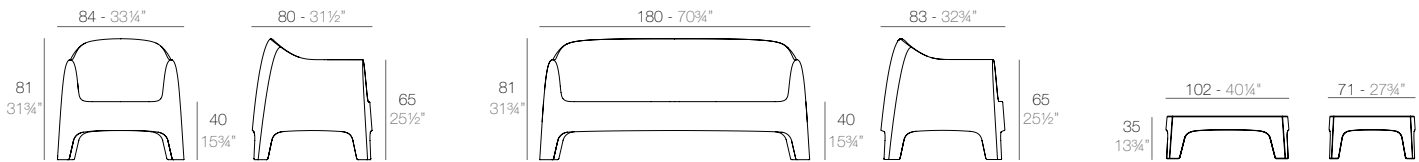

SOLID Lounge Chair
SOLID Butaca
Ref: 55023

SOLID Sofa
SOLID Sofá
Ref: 55022

SOLID Mesa Baja
SOLID Low Table
Ref: 55026