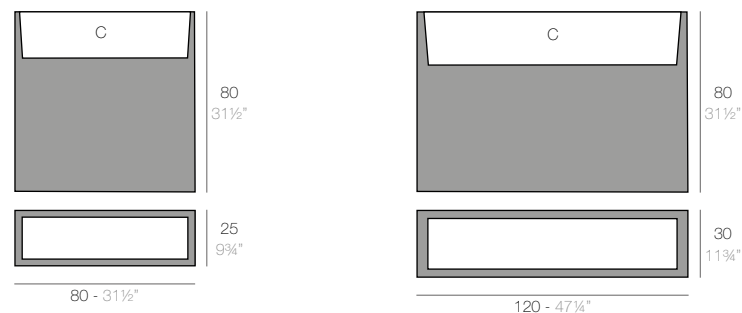

WALL

WALL 80 cm
WALL 31 1/2"
WALL 120 cm
WALL 47 1/4"

	Gal L	C= (d x d') x h in C= (d x d') x h cm	Basic Basic	Self-watering Autorniego	Lacquered Lacado	White Led Cab. Led Blanco Cab.	RGBW Led Cab. Led RGBW Cab.	RGBW Led Batt. Led RGBW Bat.	RGBW Led DMX Cab. Led RGBW DMX Cab.	RGBW Led DMX Batt. Led RGBW DMX Bat.
Wall 31 1/2" x 9 3/4" x 31 1/2" - Wall 80 x 25 x 80 cm	11 3/4" - 30	8 3/4" x 30" x 7 3/4" - 21 x 76 x 20	42425A	42425R	42425RF	42425W	42425L	42425Y	42425D	42425DY
Wall 47 1/4" x 11 3/4" x 31 1/2" - Wall 120 x 30 x 80 cm	23 1/2" - 60	9 1/2" x 45" x 9 1/2" - 24 x 114 x 24	42430A	42430R	42430RF	42430W	42430L	42430Y	42430D	42430DY

UVE

	Gal L	C= (d x d') x h in C= (d x d') x h cm	Basic Basic	Self-watering Autorniego	Lacquered Lacado	White Led Cab. Led Blanco Cab.	RGBW Led Cab. Led RGBW Cab.	RGBW Led Batt. Led RGBW Bat.	RGBW Led DMX Cab. Led RGBW DMX Cab.	RGBW Led DMX Batt. Led RGBW DMX Bat.
Uve 47 1/4" x 31" x 15 3/4" - Uve 120 x 80 x 40 cm	5 1/2" + 5 1/2" - 20 + 20	9 1/2" x 9 1/2" x 7 3/4" - 24 x 24 x 20	43340A	43340R	43340RF	43340W	43340L	43340Y	43340D	43340DY