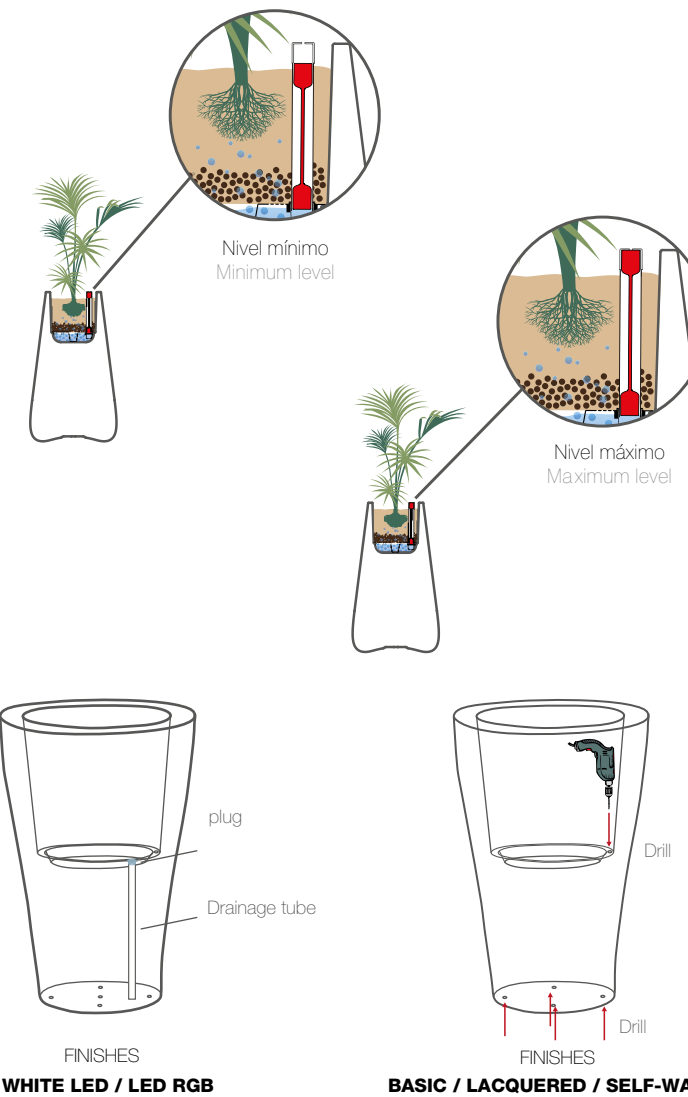

HANDLING AND CARE

VONDOM covers are impregnated to resist water, oil and dirt, functioning to protect the furniture. They are not recommended as a permanent cover for cushions, as moisture may collect and lead to the formation of mold stains. Furniture and cushions should be thoroughly dry before using the covers. Please note that the covers are especially tailored to your furniture item and precise placement is required. In order to increase the circulation of air and avoid the formation of condensation, the covers are not made to floor length. Never pack or fold covers that have become wet; instead, let them dry in a well-ventilated place. Use a soft cloth and warm water to clean the covers, using a gentle upholstery cleaner if necessary. Rinse with clear water. Solvents are not suitable for cleaning the covers as these are aggressive to the surface and may cause damage and discoloration.

INSTRUCCIONS_ Product Description

- 1.- Water tank level indicator, verifiable at any time.
- 2.- Expanded clay works as drainage. This will prevent stagnation, control water flow & assure root aeration.
- 3.- Vegetal soil.
- 4.- Self-watering base where the plant absorbs the water.
- 5.- Water tank.
- 6.- Option of wheels o feet.

INSTRUCCIONS_ Planting Instructions