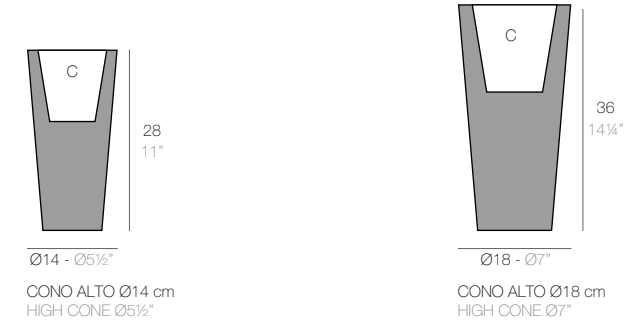

CONO ALTO NANO

	Gal L	C = d x h in C = d x h cm	Nano Nano	Nano Lacquered Lacado Nano	Nano Led Nano Led
High Cone 14 cm x 11" - Cono Alto 14 x 28 cm	1/2 - 1 1/2	5 1/2" x 11" - 14 x 28	40514A	40514F	40514W
High Cone 18 cm x 14 1/4" - Cono Alto 18 x 36 cm	1 - 3	7" x 14 1/4" - 18 x 36	40518A	40518F	40518W