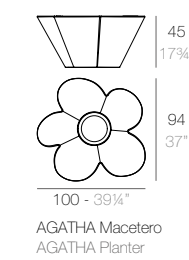

AGATHA

	Gal L	C= d x d' in C= d x d' cm
Planter Macetero	52003	100 - 39¼"

AGATHA Macetero

	Gal L	C= d x d' in C= d x d' cm	Basic Basic	Lacquered Lacado	Lacquered Two-Tone Lacado Dos-Tonos
Planter Macetero	52003	100 - 39¼"	52003B	52003F	52003FP