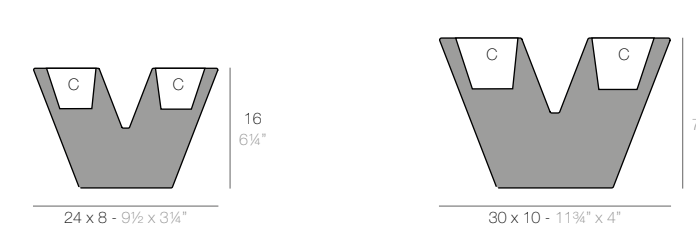

UVE NANO

	Gal L	C = d x h in C = d x h cm	Nano Nano	Nano Lacquered Lacado Nano	Nano Led Nano Led
Uve 24 x 8 x 16 cm - Uve 24x8x16 cm	0'05+0'05 - 0'2+0'2	3" x 2½" x 2½" - 7 x 6 x 6	43308A	43308F	43308W
Uve 11¼"x4"x7¾" - Uve 30x10x20 cm	0'1+0'1 - 0'4+0'4	3½" x 3¼" x 3¼" - 9 x 8 x 8	43310A	43310F	43310W

VASES

Vases Isla. Grosor Acolchado Isla: 4 cm.
Vases Island. Thick Cushion: 4 cm / 1 ½"

	Gal L	C (d x h) in C (a x h) cm	Basic	Self-watering Autorriego	Lacquered Lacado	White Led Cab. Led Blanco Cab.	RGBW Led Cab. Led RGBW Cab.	RGBW Led Batt. Led RGBW Bat.	RGBW Led DMX Cab. Led RGBW DMX Cab.	RGBW Led DMX Batt. Led RGBW DMX Bat.	Cushion Acolchado
Island Isla	2'71/4" 103	Ø27¼"x15¼" Ø69 x 39	47178A	47178R	47178F	47178W	47178L	47178Y	47178D	47178DY	47178CO