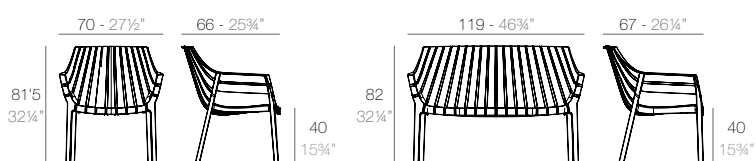

SPRITZ Sillón
SPRITZ Lounge Chair
Ref: 55024

SPRITZ Sofá
SPRITZ Sofa
Ref: 55025