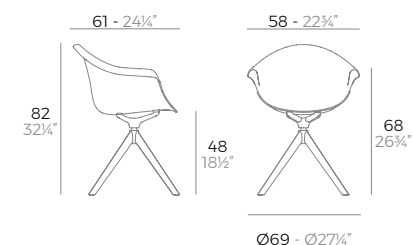

- 56032

- ☐ GLOSS WHITE
- ☒ GLOSS BLACK
- ☐ CLEAR CRISTAL
- ☐ CLEAR AMBAR
- ☐ CLEAR FUMÉ

- ☐ WHITE
- ☒ BLACK

- ☐ WOOD 1
- ☒ WOOD 2

discover more!
conoce más!