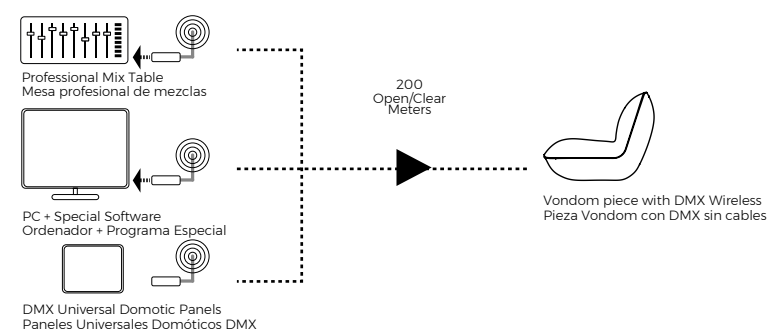

**DMX WIRELESS HOME WIFI PACK**

**2\* Example of DMX Wireless Professional Customized Configuration**

**DMX IS FUN!**

Vondom DMX Wireless Home Wi-Fi Pack is a Wi-Fi access point to control all LED RGBW VONDOM items with your IOS or Android devices.