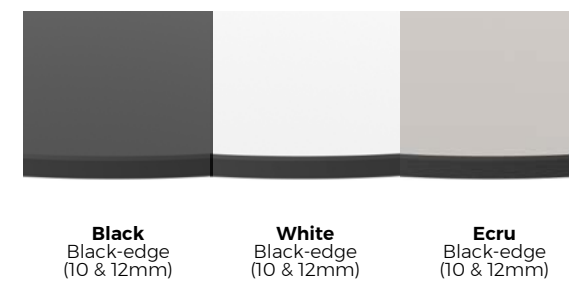

HPL BLACK-EDGE FINISHES