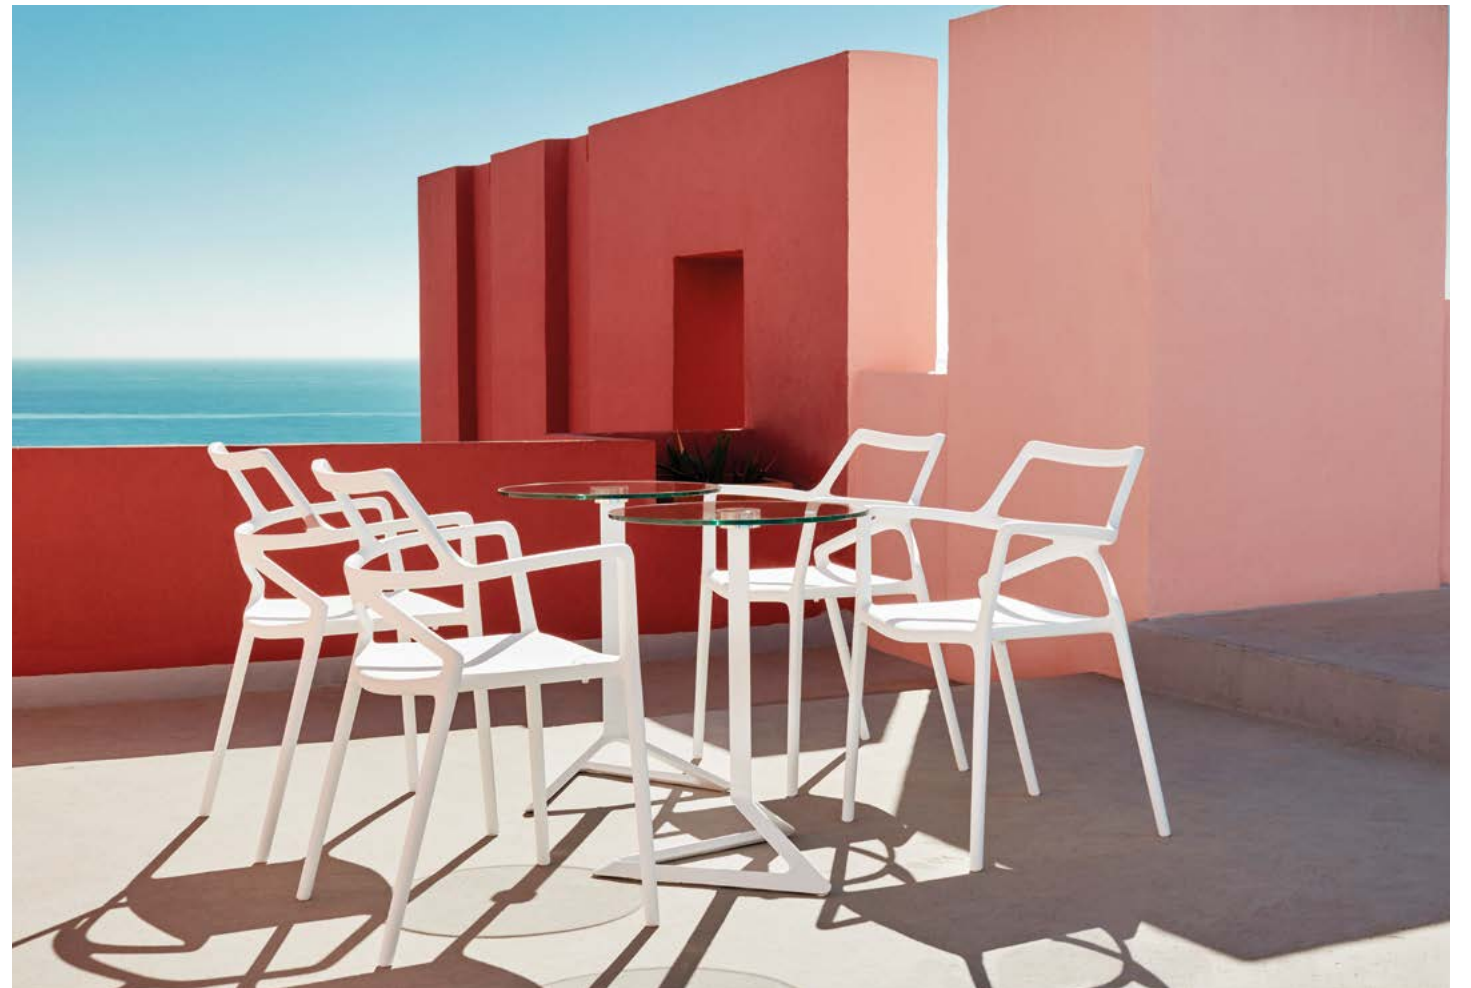

# DELTA

BY JORGE PENSI

DELTA **CHAIR & TABLE**  
white

**DELTA TABLE**  
white + glass & black + black hpl & black hpl

**DELTA TABLE & CHAIR**  
white table base + glass top & white