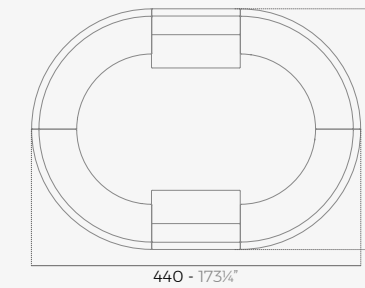

2 x 56023 120 Barra - 120 Counter
4 x 56002 Barra curva - Curved counter