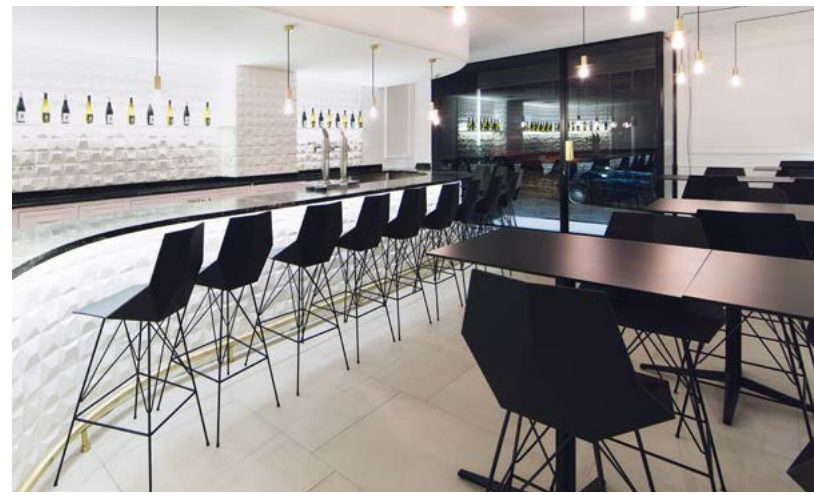

FAZ WOOD **CHAIR & ARMCHAIR & STOOL & TABLE**
black + ash wood 2