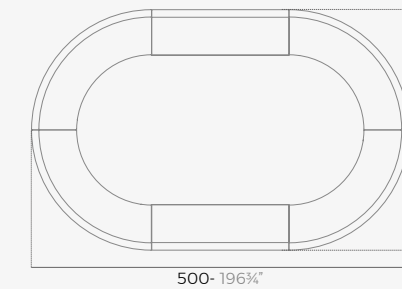

2 x 56001 180 Barra - 180 Counter
4 x 56002 Barra curva - Curved counter