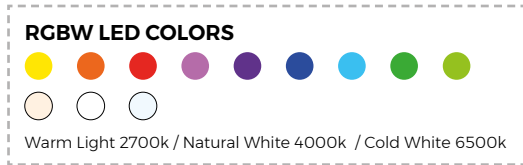

Unit with internal lighting with RGBW LED technology and remote control unit for switching colors. Available only in matte ice white finish. Remote control included.

RGBW LED DMX

Unit with internal lighting with RGBW LED technology and remote control unit for switching colors. Also controlled by DMX-1024 (wireless), enabling communication between one or more products simultaneously via the DMX transmitter (not included). There are two options to choose from: Professional XLR DMX and Home WIFI DMX.

Both options are available in various configurations:

1* DMX Wireless Standard Configuration.

2* DMX Wireless Customized Configuration.

WITH BATTERY

RGBW LED BATTERY

Unit with internal lighting with battery-powered RGBW LED technology. Includes charger and remote control for switching colors and charger. Available only in matte ice white finish.

RGBW LED DMX BATTERY

Unit with internal lighting with RGBW LED technology supplied by a battery (includes charger and remote control unit for switching colors). Also controlled by DMX-1024 (wireless), enabling communication between one or more products simultaneously via the DMX transmitter (not included). There are two options to choose from: Professional XLR DMX and Home WIFI DMX. (Remote control included).

Both options can have 2 different configurations:

1* DMX Wireless Standard Configuration.

2* DMX Wireless Customized Configuration.

Bluetooth Sound System

Connect your smartphone or tablet via Bluetooth to the built in speakers.

- Sound systems 200W Dual component.

- Bluetooth Ready v.4.0.

- Input: AUX Jack 3,5 mm.

- USB Charger for portable gadget - Output 5V= 1500mA

Lightining

POWER SUPPLY

LED WHITE

- Simple color LEDs 4500 K

- 720 - 2800 LM Max. (Models subject to availability)

- 12 - 72 W Max. (Models subject o availability)

- Power supply: Mean Well / Class 2 / IN: 100-240V AC / 50-60Hz

- IEE: Class A

- IP65 / applicable for wet areas.

- Ta: 40°C

- 4-5 m. white cable Ho5RN-F 2G1 mm2 + Plug (EU - AUS - UK) Ⓢ Ⓢ Ⓢ

- 4-5 m. white cable SJTW - 2 x AWG18 + Plug (USA) Ⓢ Ⓢ

- CE / RoHS / UL

NANO LED WHITE

- Simple color LEDs 4500 K

- 40 LM

- 1.4 W Max.

- Wall Power supply: IN: 100-240V AC / 50-60Hz

- IEE: Class A

- IP20 / indoor use only

- Ta: 35°C

- 2 Meters transparent cable with hand switch + EU Plug Ⓢ

- CE / RoHS

RGBW LED

- Multicolor LEDs RGBW

- Controller RF433 Mhz / 10-15 meters range

- 450 - 1100 LM Max. (Models subject to availability)

- 16 - 72 W Max. (Models subject to availability)

- Power supply: Mean Well / Class 2 / IN: 100-240V AC / 50-60Hz

- IEE: Class A

- IP65 / applicable for wet areas.

- Ta: 40°C

- 4-5 m. white cable Ho5RN-F 2G1 mm2 + Plug (EU - AUS - UK) Ⓢ Ⓢ Ⓢ

- 4-5 m. white cable SJTW - 2 x AWG18 + Plug (USA) Ⓢ Ⓢ

- CE / RoHS / UL

RGBW LED DMX

- Multicolor LEDs RGBW

- Controller RF433 Mhz / 10-15 meters range

- DMX 1024 decoder / 2.4Ghz wireless signal/ compatible with IOS or Android & Professional Installations.

- DMX 1024 decoder / 2.4 Ghz wireless signal.

- Home WiFi DMX wireless controller, compatible with IOS and Android (not included)

- Professional DMX wireless controller, connector XLR (not included)

- 450 - 1100 LM Max. (Models subject to availability)

- 12 - 72 W Max. (Models subject to availability)

- Power supply: Mean Well / Class 2 / IN: 100-240V AC / 50-60Hz

- IEE: Class A

- IP65 / applicable for wet areas.

- Ta: 40°C

- 4-5 m. white cable Ho5RN-F 2G1 mm2 + Plug (EU - AUS - UK) Ⓢ Ⓢ Ⓢ

- 4-5 m. white cable SJTW - 2 x AWG18 + Plug (USA) Ⓢ Ⓢ

- CE / RoHS / UL

BATTERY

BATTERY RGBW LED

- Multicolor LEDs RGBW

- Controller RF433 Mhz / 10-15 meters range

- 450 - 1100 LM Max. (depending on the model)

- 12 - 72 W Max. (depending on the model)

- Li-ion Battery 5.2.19 Ah (depending on the model) 12V / 6-8 h autonomy / Load 5h - 500 cycles

- Charger: 1.5A - 4A (depending on the model) IN: 100-240V AC / 50-60Hz

- IEE: Class A / CE / RoHS / IP65 (Suitable for wet areas)

- Ta: 40°C

BATTERY RGBW LED DMX

- Multicolor LEDs RGBW

- Controller RF433 Mhz / 10-15 meters range

- DMX 1024 decoder / 2.4 Ghz wireless signal.

- Home WiFi DMX wireless controller, compatible with IOS and Android (not included)

- Professional DMX wireless controller, connector XLR (not included)

- Li-ion Battery 5.2 - 19 Ah (depending on the model) 12V / 6-8 h autonomy / Load 5h - 500 cycles

- Charger: 1.5A - 4A (depending on the model) IN: 100-240V AC / 50-60Hz

- 1100 LM Max. (Models subject to availability)

- 12 - 72 W Max. (Models subject to availability)

- IEE: Class A / CE / RoHS / IP65 (Suitable for wet areas)

- Ta: 40°C