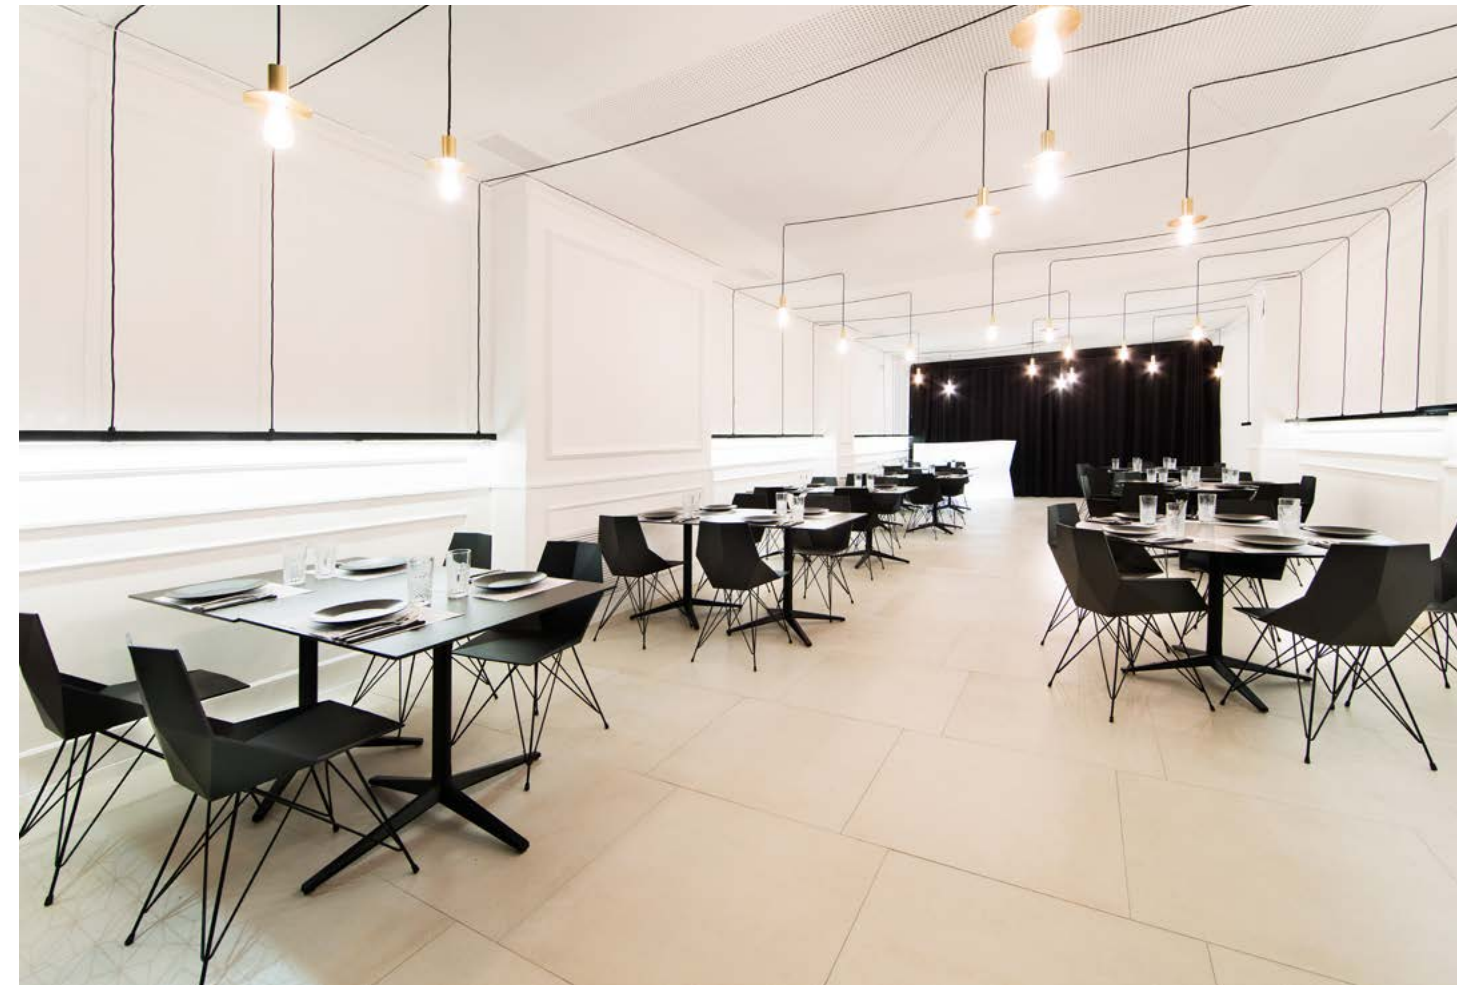

# FAZ

BY RAMÓN ESTEVE

FAZ CHAIR & ARMCHAIR & TABLE  
white & ecru

FAZ **CHAIR & ARMCHAIR & FRAME TABLE**  
black

Restaurant, Spain  
FAZ **CHAIR & ARMCHAIR & TABLE & COUNTER**  
black & inox. legs

FAZ **STOOL & TABLE**  
black