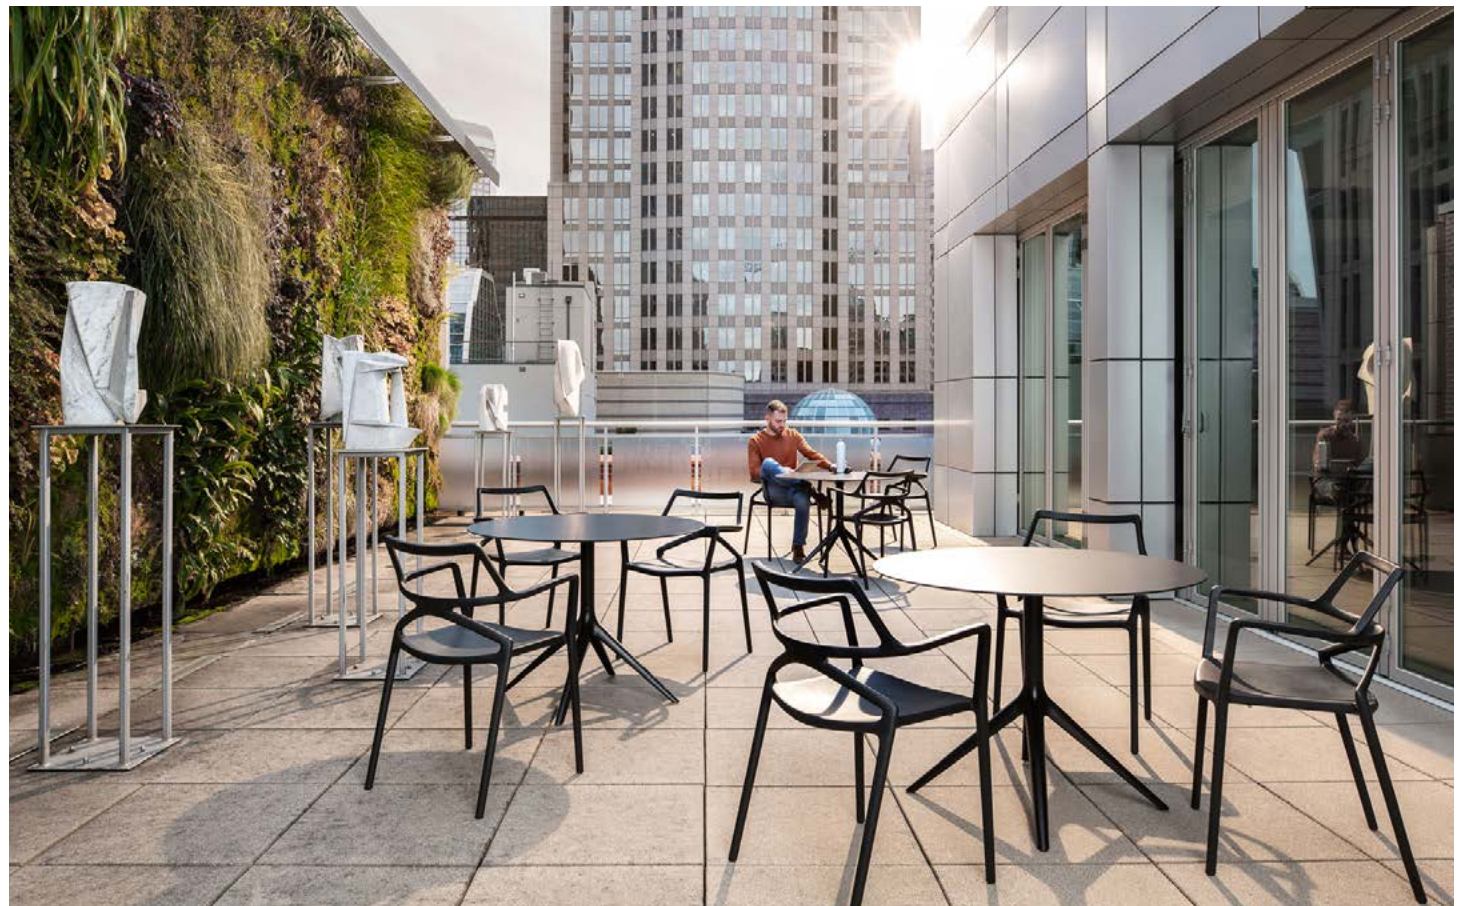

# DELTA

BY JORGE PENSI

DELTA **CHAIR & TABLE**  
white

**DELTA TABLE**  
white + glass & black + black hpl & black hpl

**DELTA TABLE & CHAIR**  
white table base + glass top & white