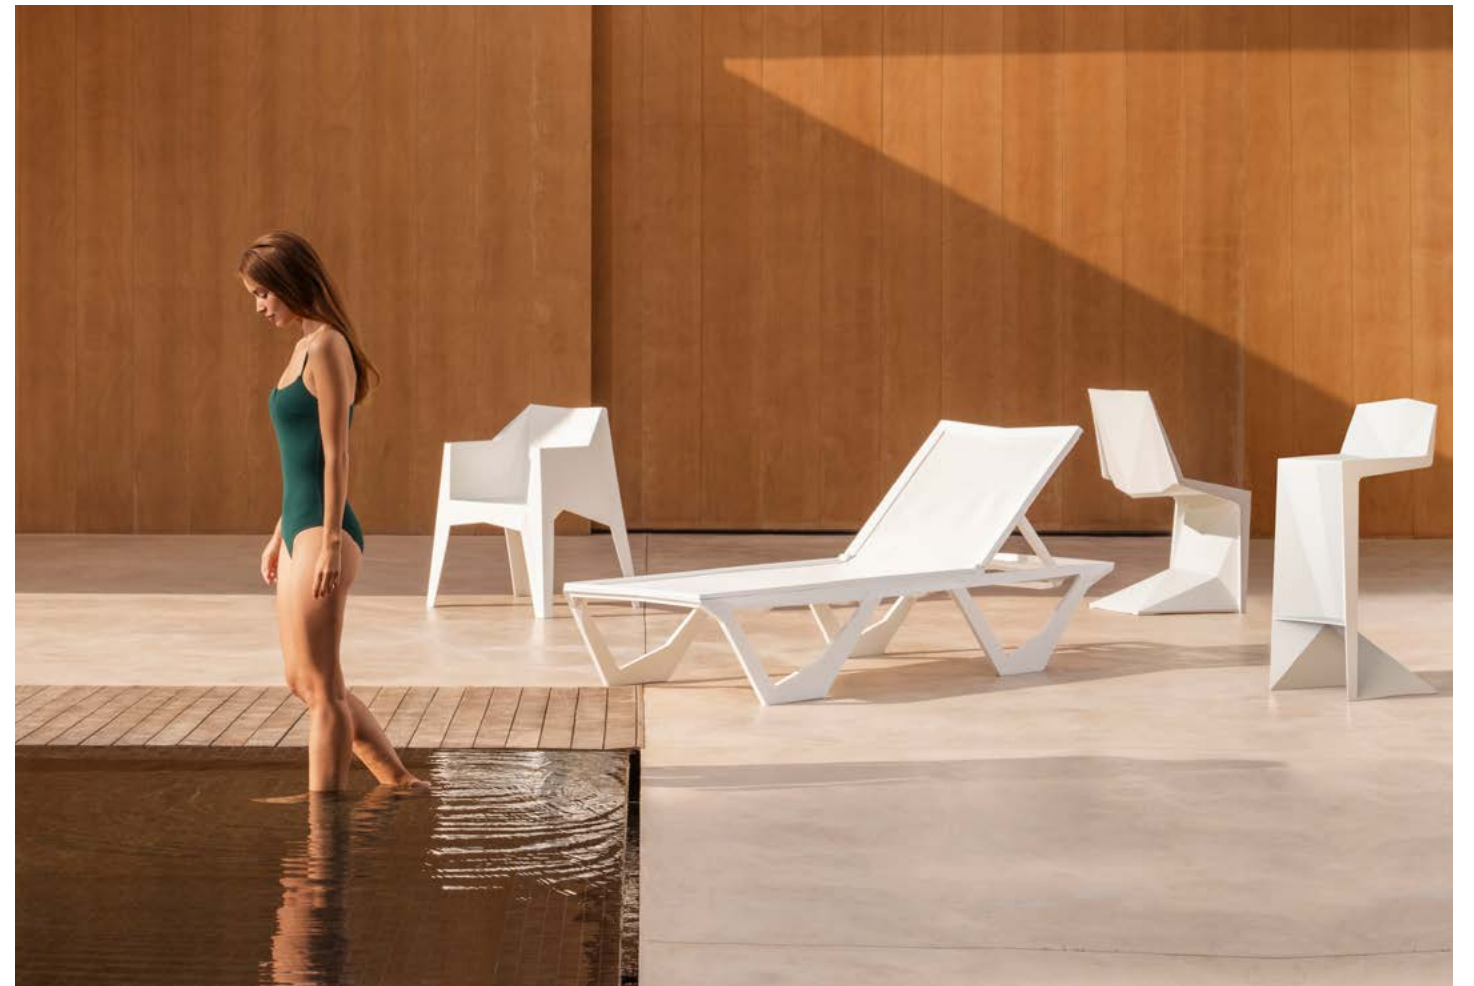

# VOXEL

BY KARIM RASHID

VOXEL **CHAIR** + FAZ INOX. **TABLE**  
white

VOXEL **STOOL & CHAIR** & **FAZ COUNTER & TABLE**  
black & lacquered black

VOXEL **ARMCHAIR & SUN LOUNGER & CHAIR & STOOL**  
white