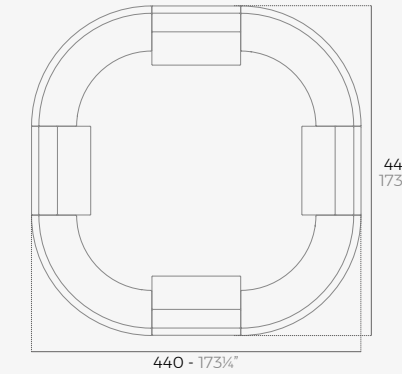

4 x 56023 120 Barra - 120 Counter
4 x 56002 Barra curva - Curved counter