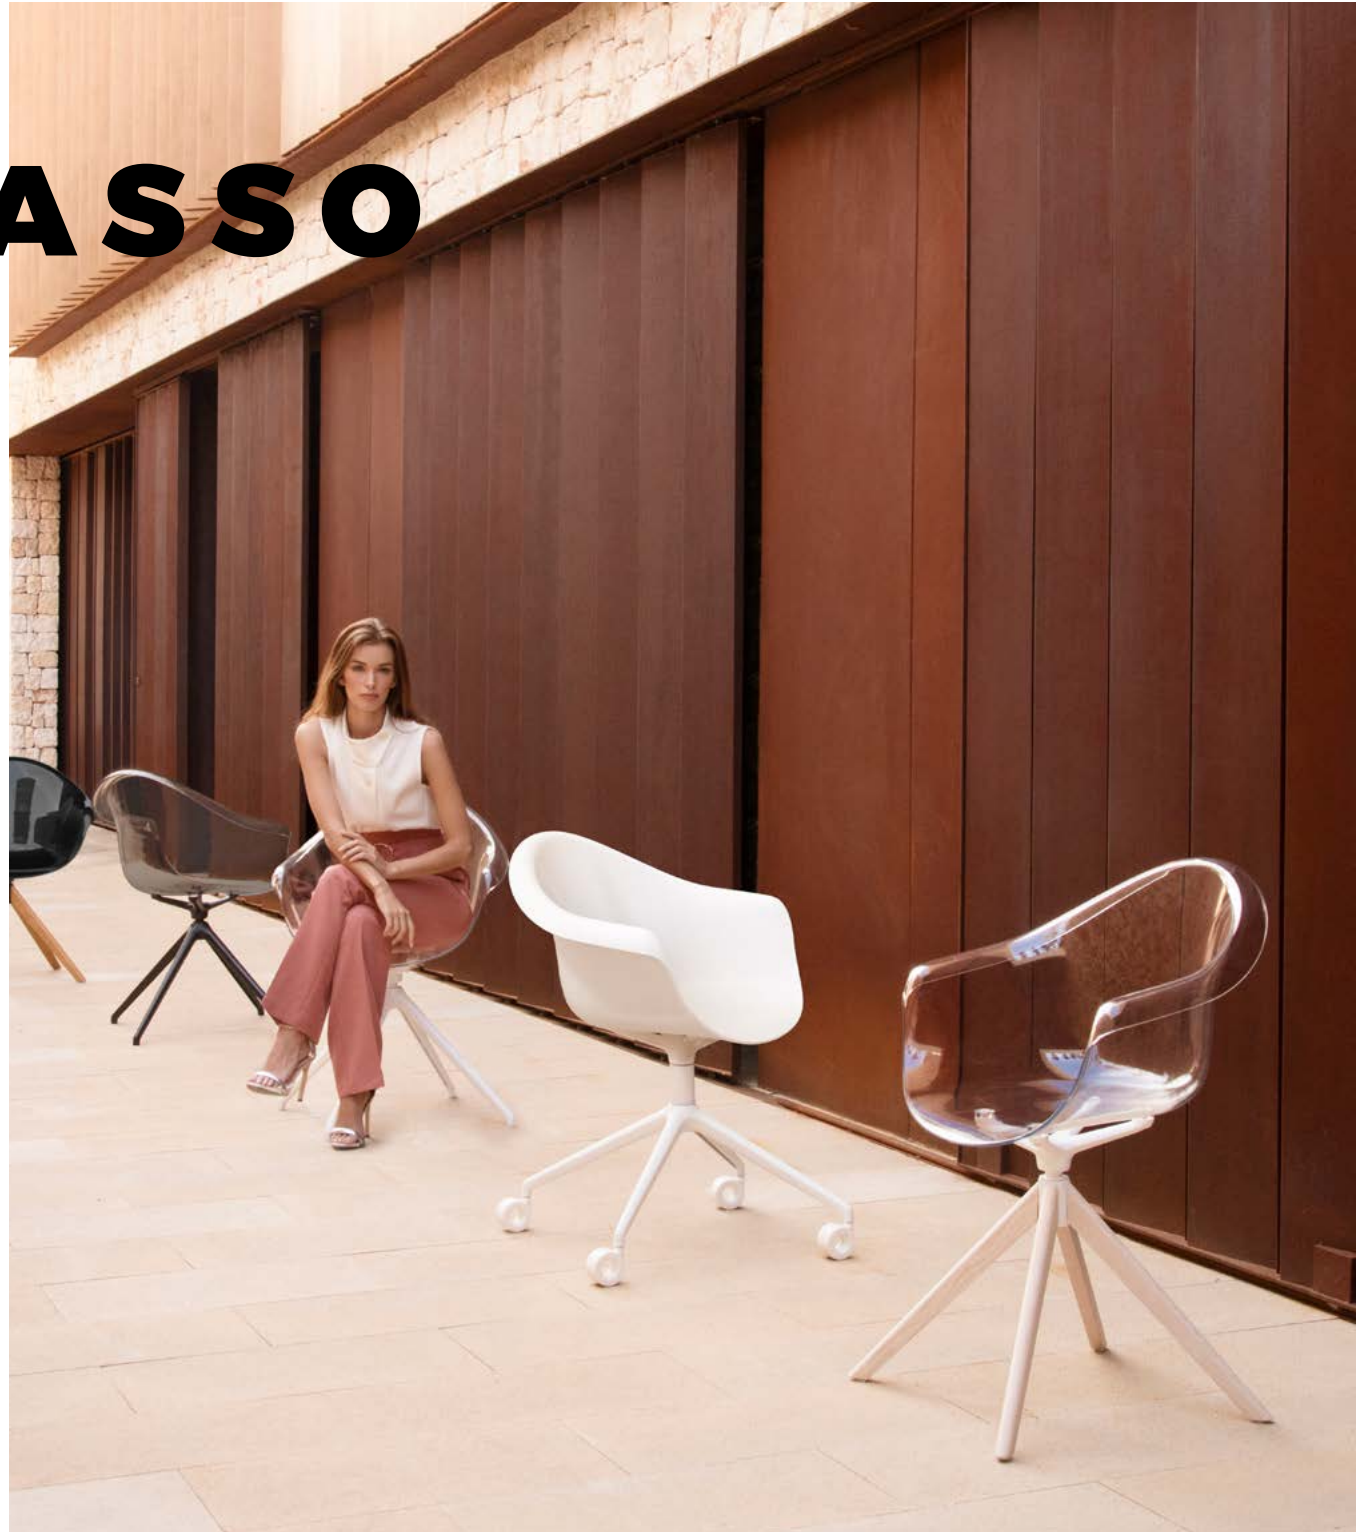

INCASSO

BY ARCHIRIVOLTO DESIGN