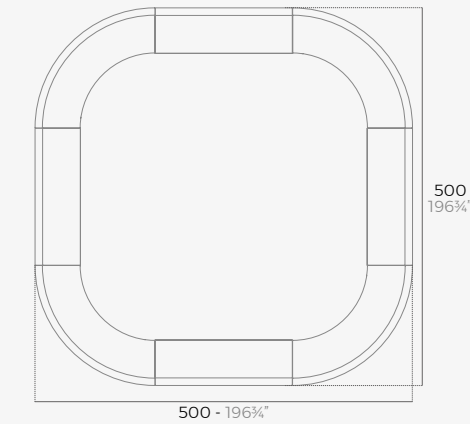

4 x 56001 180 Barra - 180 Counter
4 x 56002 Barra curva - Curved counter